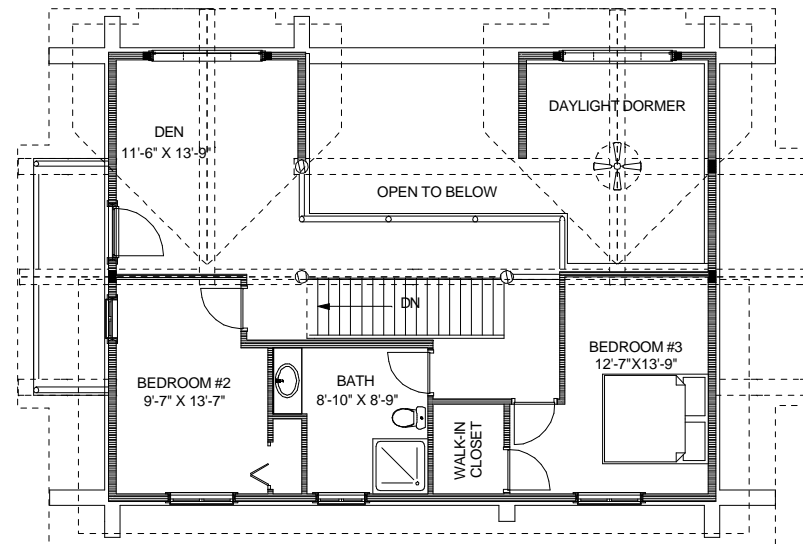

The Michigan

CANADA'S LOG PEOPLE INC.

100 MILE HOUSE, B.C. CANADA

Phone (250) 791-5222

VISIT: www.canadaslogpeople.com

Email: logpeople@bcinternet.net

est. 1978

MAIN FLOOR PLAN 1131 SQ. FT.

LOFT PLAN 663 SQ. FT.

The Michigan