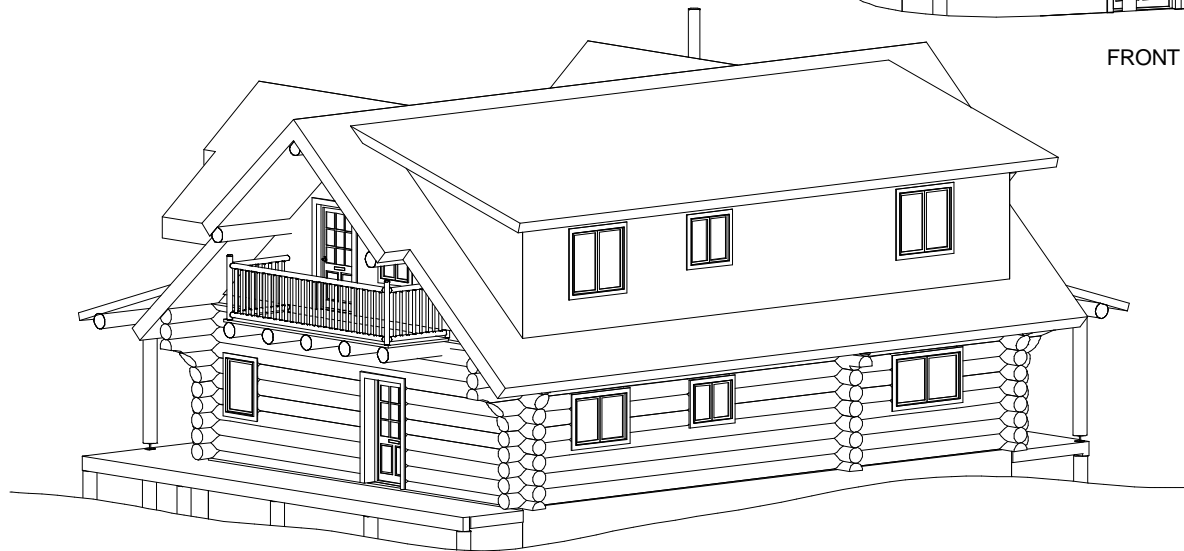

CANADA'S LOG PEOPLE INC.

100 MILE HOUSE, B.C. CANADA

Phone (250) 791-5222

VISIT: www.canadaslogpeople.com

Email: logpeople@bcinternet.net

est. 1978

FRONT

REAR

The Michigan

CANADA'S LOG PEOPLE INC.

100 MILE HOUSE, B.C. CANADA

Phone (250) 791-5222

VISIT: www.canadaslogpeople.com

Email: logpeople@bcinternet.net

est. 1978

MAIN FLOOR PLAN 1131 SQ. FT.

LOFT PLAN 663 SQ. FT.

The Michigan