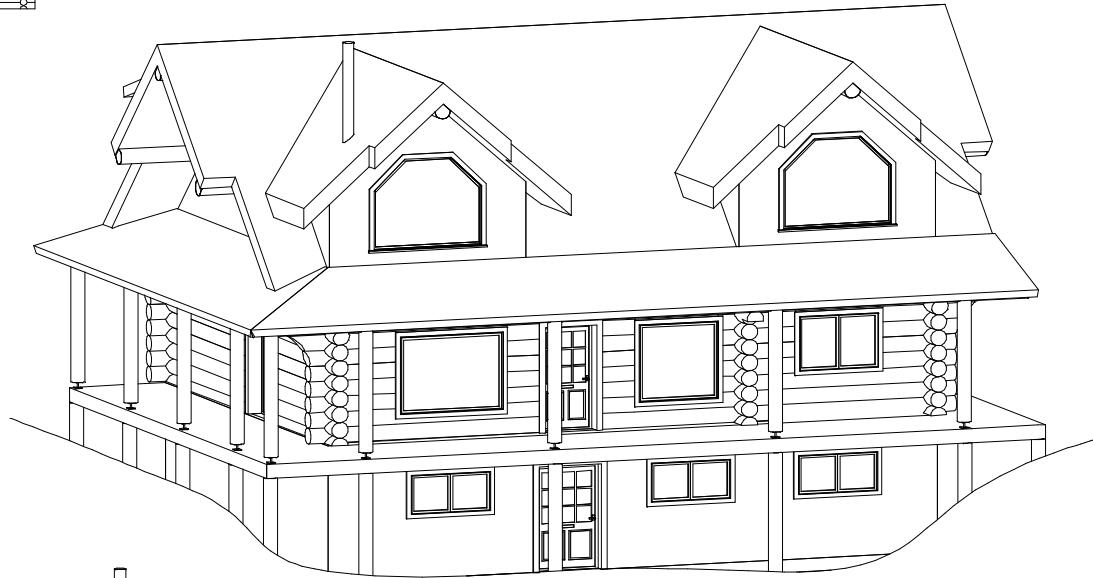

CANADA'S LOG PEOPLE INC.

100 MILE HOUSE, B.C. CANADA

Phone (250) 791-5222

VISIT: www.canadaslogpeople.com

Email: logpeople@bcinternet.net

est. 1978

FRONT

REAR

The Michigan

CANADA'S LOG PEOPLE INC.

100 MILE HOUSE, B.C. CANADA

Phone (250) 791-5222

VISIT: www.canadaslogpeople.com

Email: logpeople@bcinternet.net

est. 1978

MAIN FLOOR PLAN 1131 SQ. FT.

LOFT PLAN 663 SQ. FT.

The Michigan