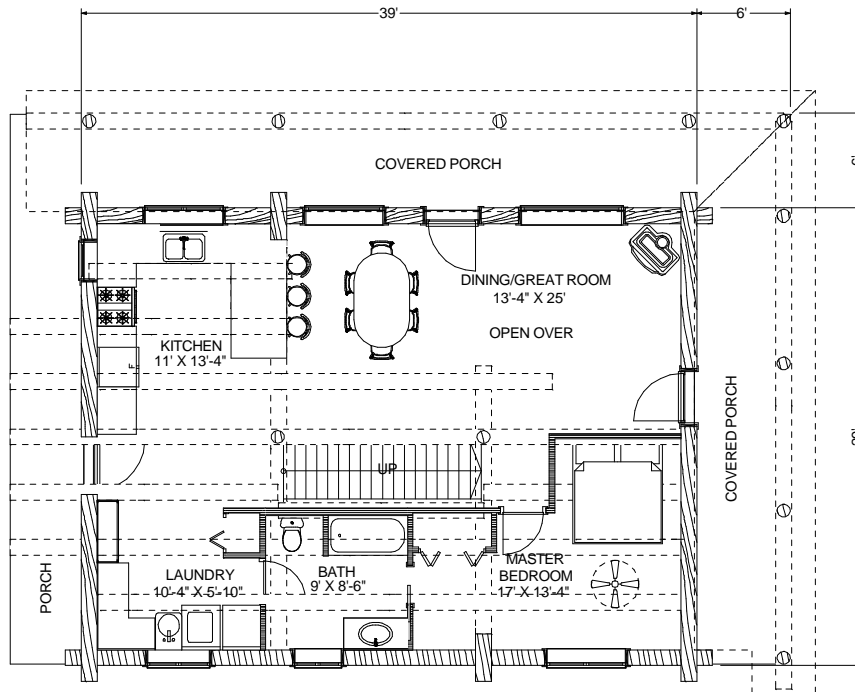

The Michigan

CANADA'S LOG PEOPLE INC.

100 MILE HOUSE, B.C. CANADA

Phone (250) 791-5222

VISIT: www.canadaslogpeople.com

Email: logpeople@bcinternet.net

est. 1978

MAIN FLOOR PLAN 1131 SQ. FT.

LOFT PLAN 663 SQ. FT.

The Michigan