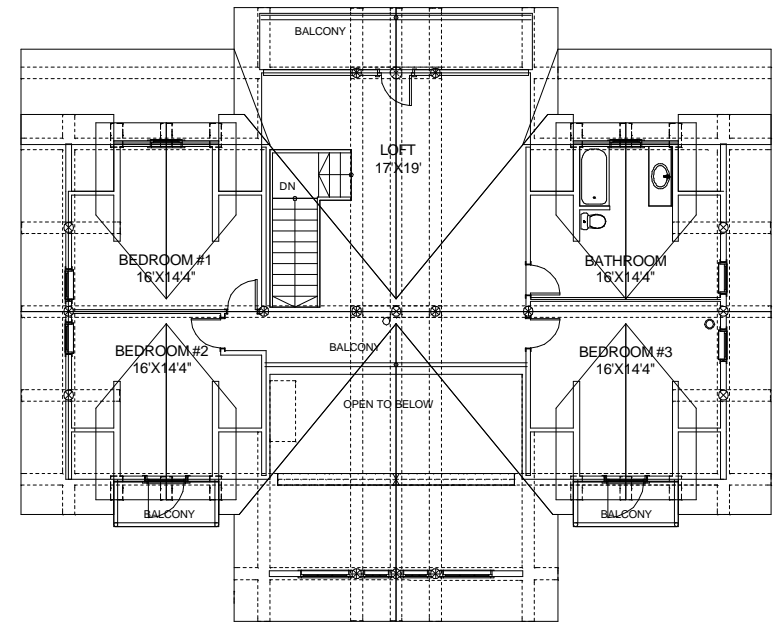

The New Yorker

CANADA'S LOG PEOPLE INC.

100 MILE HOUSE, B.C. CANADA

Phone (250) 791-5222

VISIT: www.canadaslogpeople.com

Email: logpeople@bcinternet.net

est. 1978

MAIN FLOOR PLAN 1946 SQ. FT.

LOFT PLAN 1391 SQ. FT.

The New Yorker