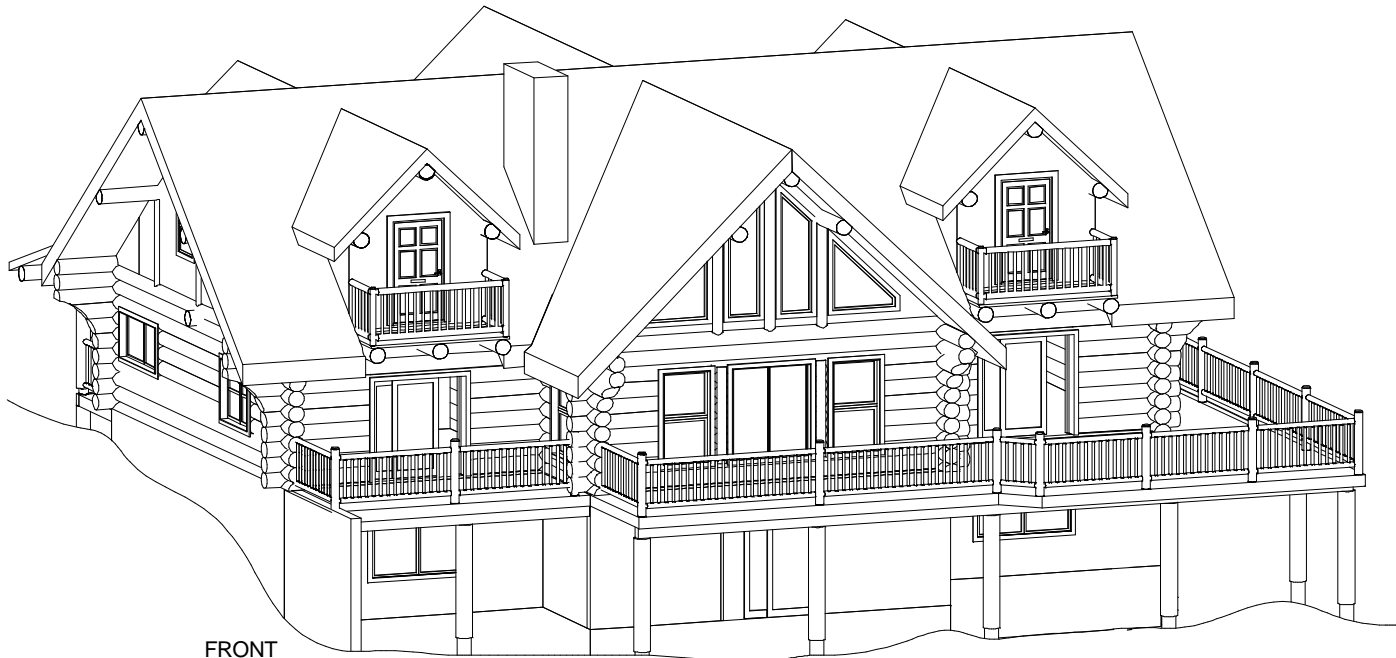

CANADA'S LOG PEOPLE INC.

100 MILE HOUSE, B.C. CANADA

Phone (250) 791-5222

VISIT: www.canadaslogpeople.com

Email: logpeople@bcinternet.net

est. 1978

REAR

FRONT

The New Yorker

CANADA'S LOG PEOPLE INC.

100 MILE HOUSE, B.C. CANADA

Phone (250) 791-5222

VISIT: www.canadaslogpeople.com

Email: logpeople@bcinternet.net

est. 1978

MAIN FLOOR PLAN 1946 SQ. FT.

LOFT PLAN 1391 SQ. FT.

The New Yorker