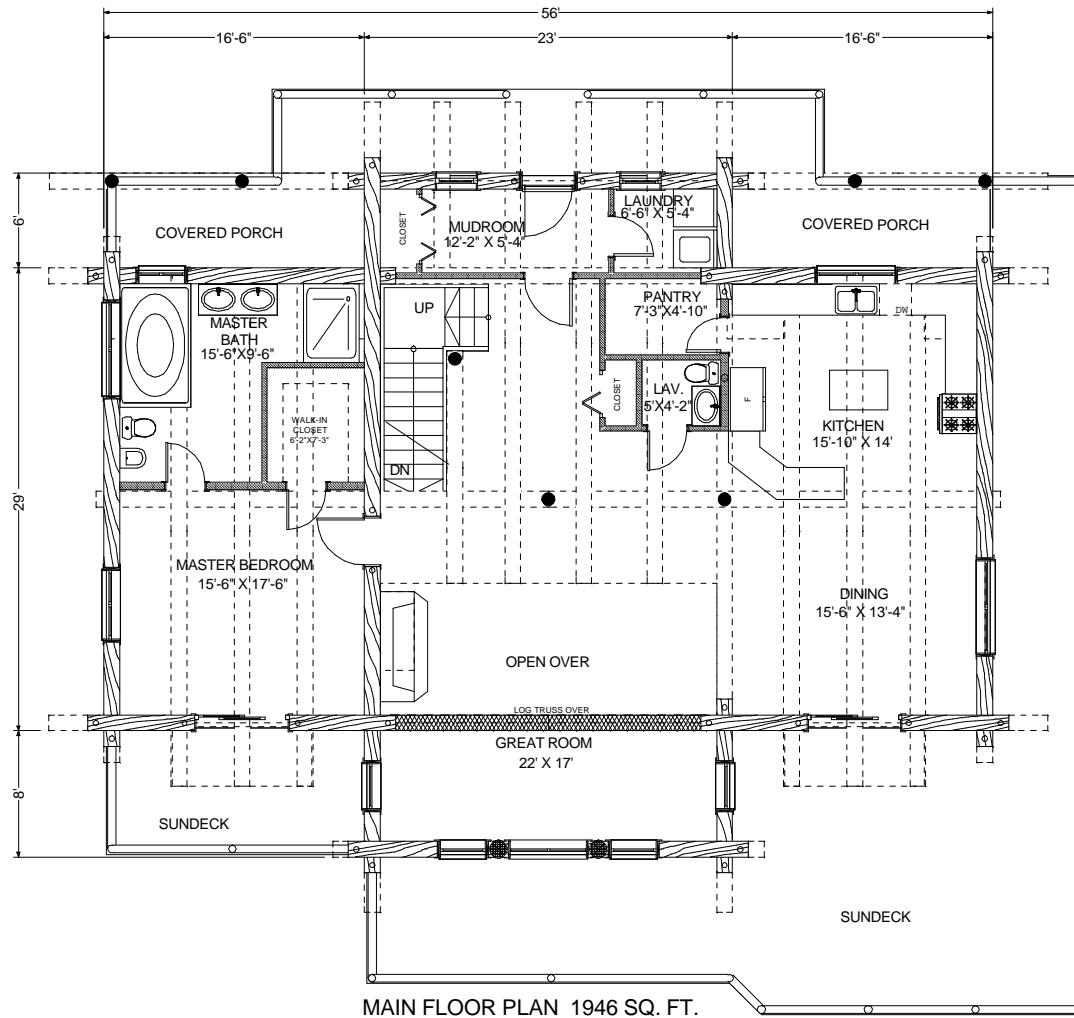

The New Yorker

CANADA'S LOG PEOPLE INC.

100 MILE HOUSE, B.C. CANADA

Phone (250) 791-5222

VISIT: www.canadaslogpeople.com

Email: logpeople@bcinternet.net

est. 1978

MAIN FLOOR PLAN 1946 SQ. FT.

LOFT PLAN 1391 SQ. FT.

The New Yorker