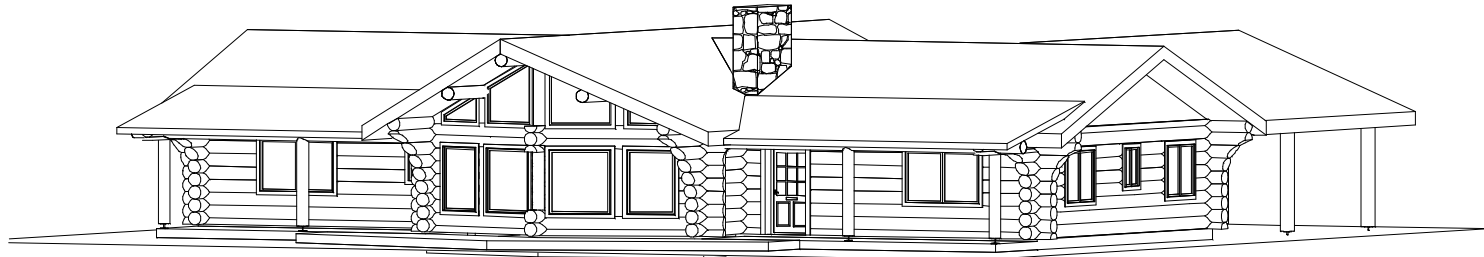

CANADA'S LOG PEOPLE INC.

100 MILE HOUSE, B.C. CANADA

Phone (250) 791-5222

VISIT: www.canadaslogpeople.com

Email: logpeople@bcinternet.net

est. 1978

REAR

FRONT