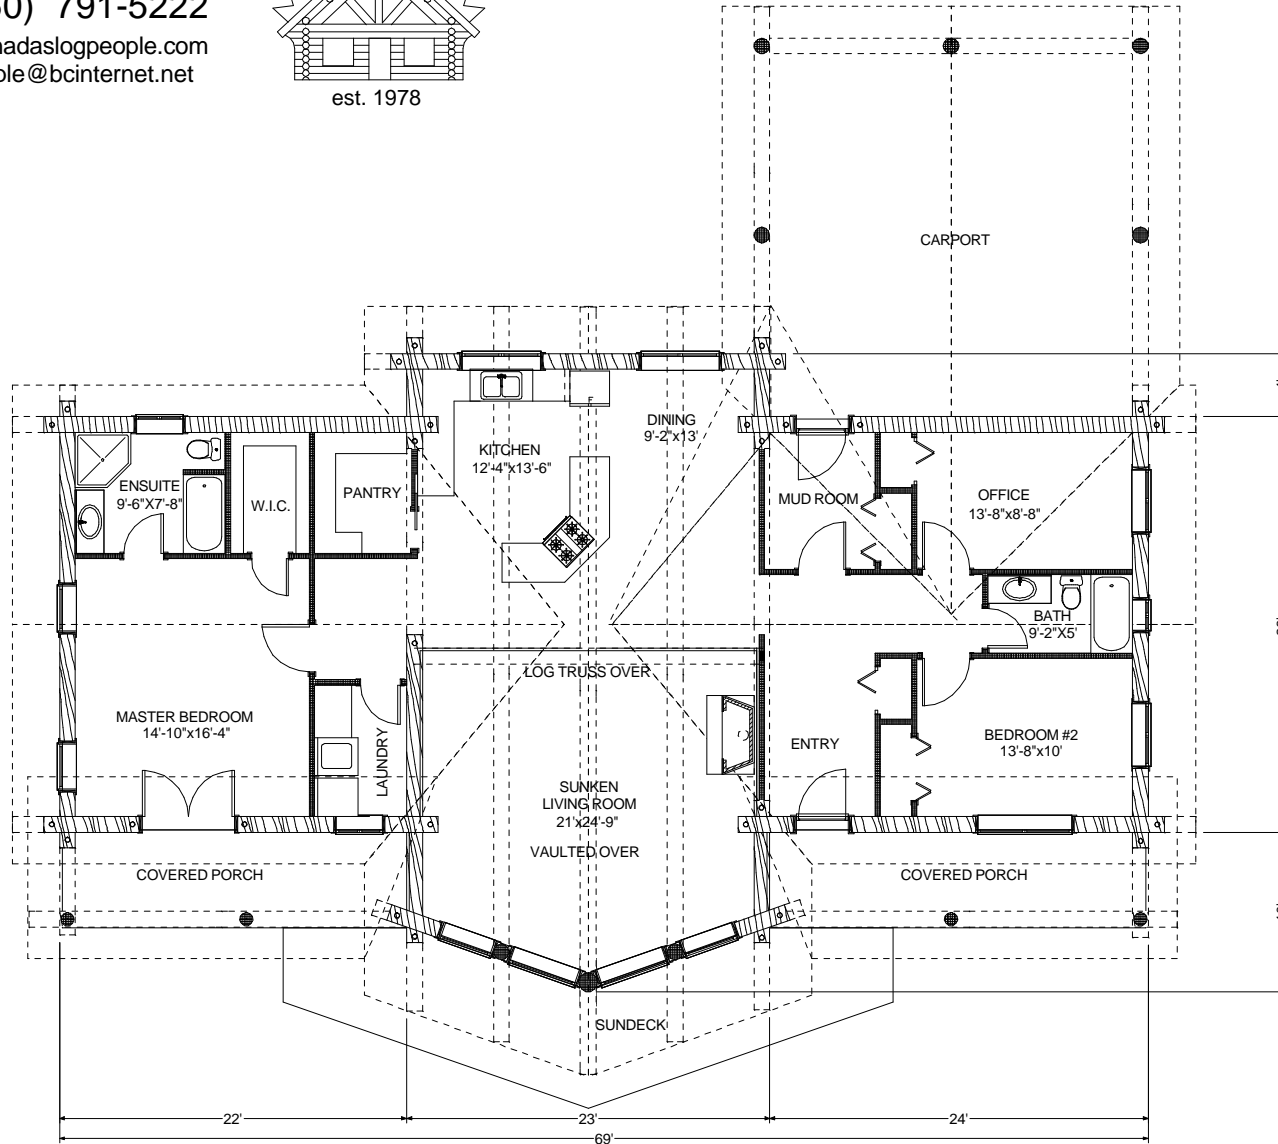

The Saskatchewan

CANADA'S LOG PEOPLE INC.

100 MILE HOUSE, B.C. CANADA

Phone (250) 791-5222

VISIT: www.canadaslogpeople.com

Email: logpeople@bcinternet.net

est. 1978

FLOOR PLAN 2054 SQ. FT.