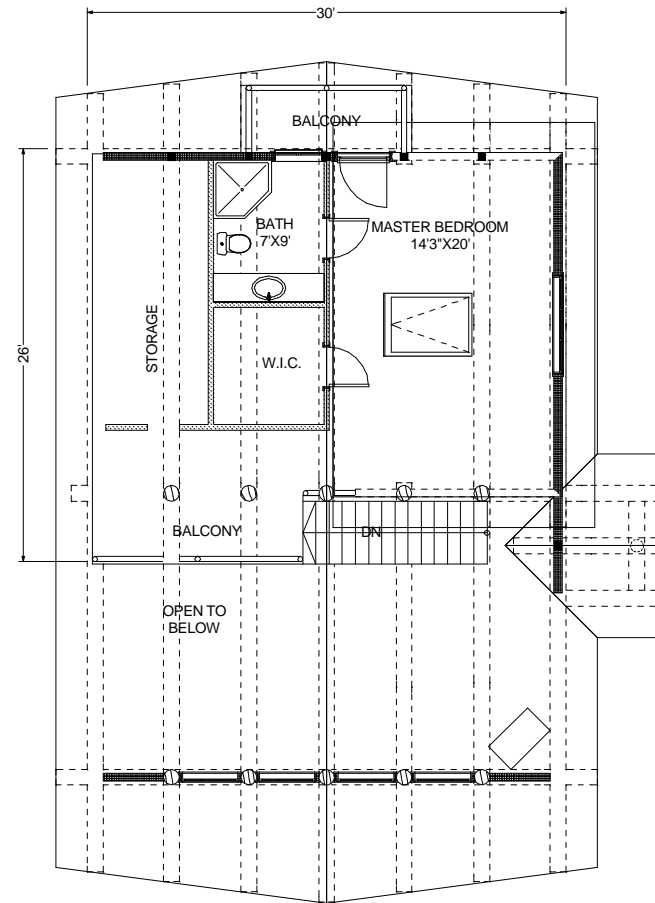

est. 1978

MAIN FLOOR PLAN 1200 SQ. FT.

LOFT PLAN 700 SQ. FT.