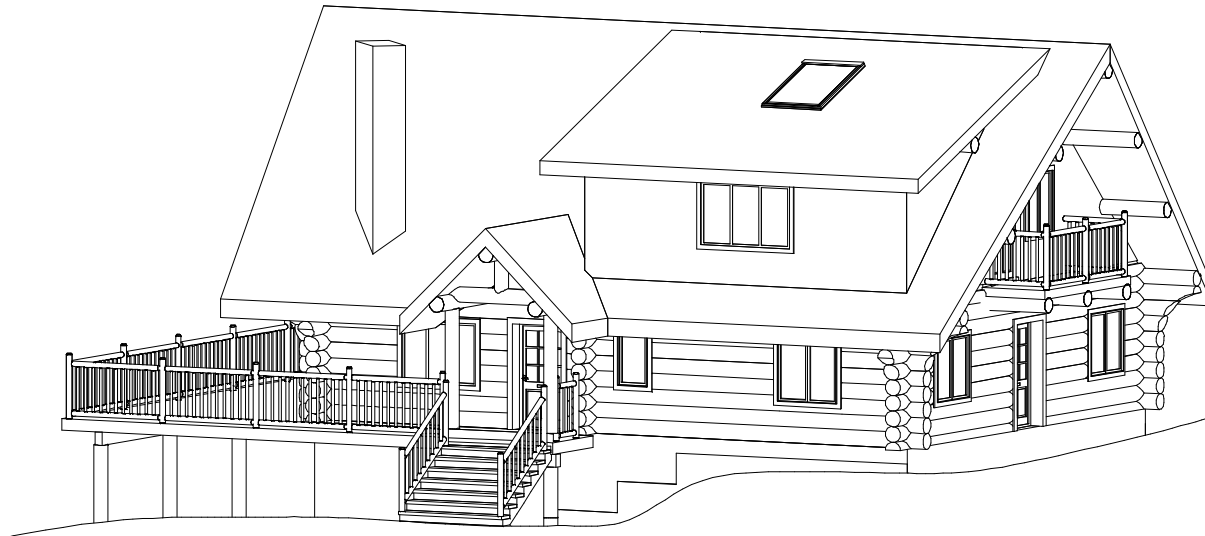

est. 1978

FRONT

REAR

The Washington

est. 1978

MAIN FLOOR PLAN 1200 SQ. FT.

LOFT PLAN 700 SQ. FT.

## The Washington