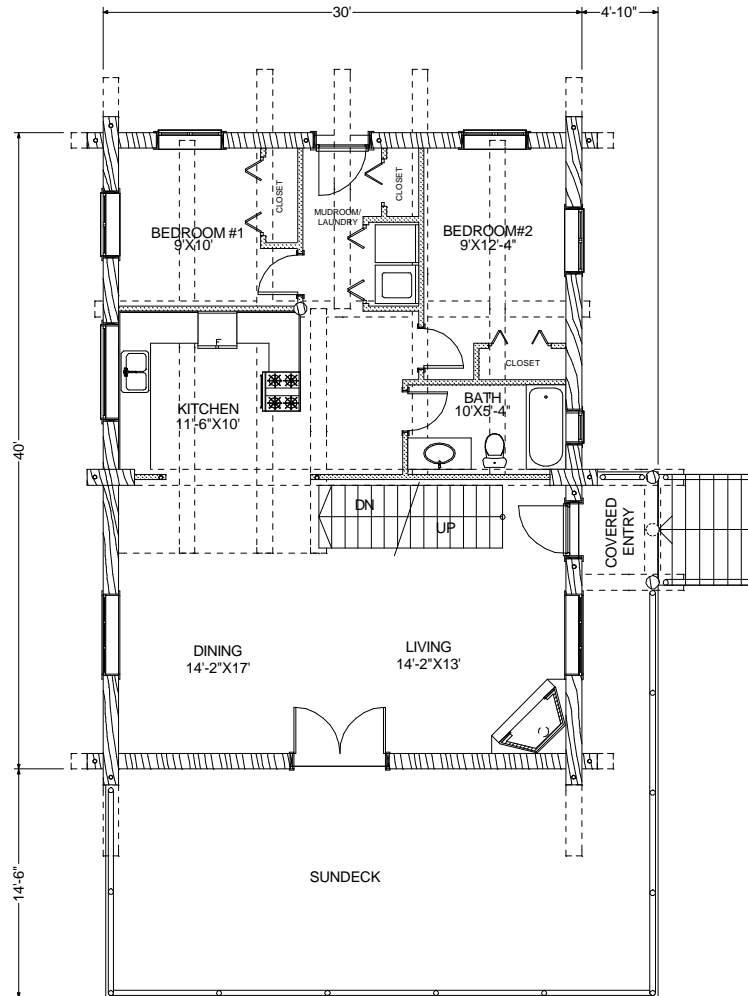

est. 1978

MAIN FLOOR PLAN 1200 SQ. FT.

LOFT PLAN 700 SQ. FT.