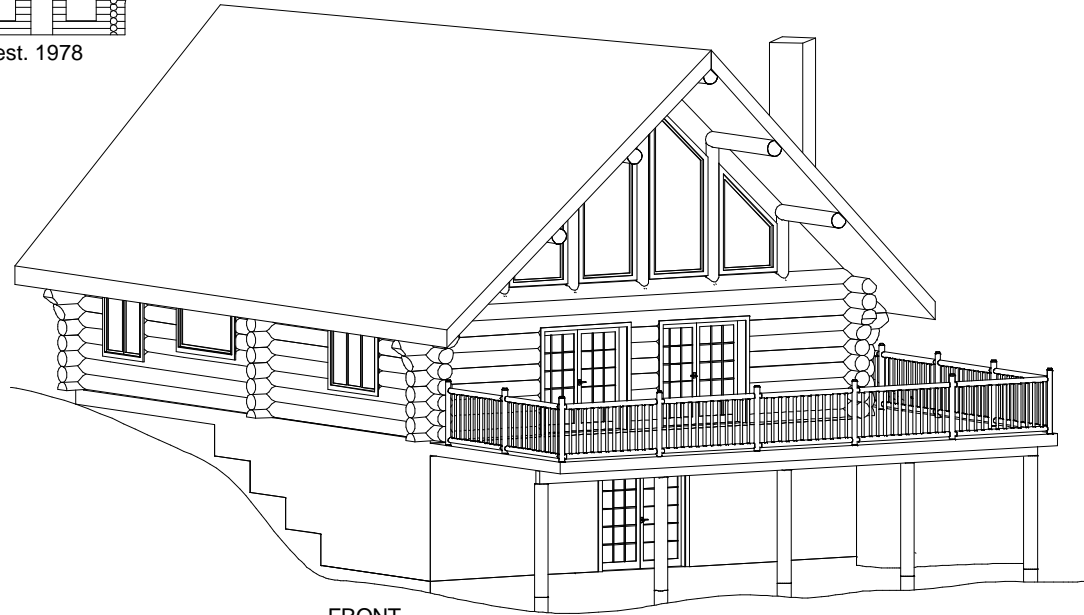

est. 1978

FRONT

REAR

The Washington

est. 1978

MAIN FLOOR PLAN 1200 SQ. FT.

LOFT PLAN 700 SQ. FT.

## The Washington